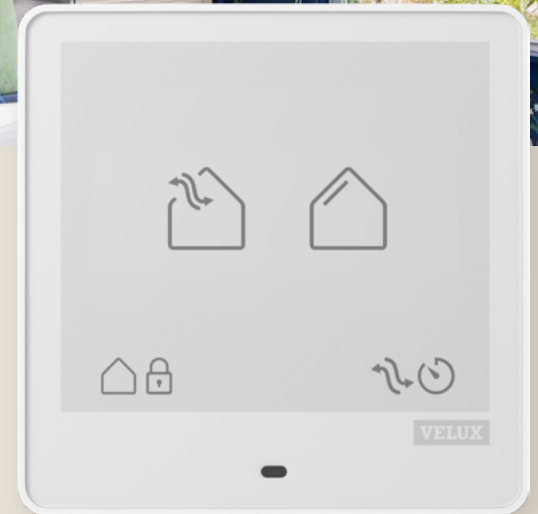

Add a pre-installed solar-powered shade
See page 14

Smartphone control and automation available
See page 12

Eligible for a 30% federal solar tax credit¹ with added Go Solar options

¹For more information visit veluxusa.com/go-solar. ♦ Sizes D26 and D06 fit perfectly between roof trusses.

Simple control of all VELUX skylights and shades with one remote.

The Touch remote controls both skylights and shades, featuring ventilation timing and programmable presets.

We believe it should be easier to create your perfect home environment with VELUX skylights and shades. Now, with VELUX Touch, you only need to reach for one remote to take control of every skylight and shade you install. Talk about indoor comfort right at your fingertips!