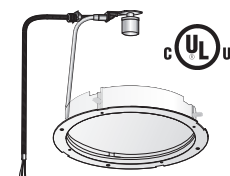

Micro Fresnel

Triple Wave

Brushed Metal

Prismatic

Bubbles

Neutral Light

Electric Light Kit (ZTL)

Energy-efficient electric light with a GU24 base designed for residential Sun Tunnel. Easy installation and compatible with energy-efficient CFL and LED bulbs. GU24 bulb sold separately.