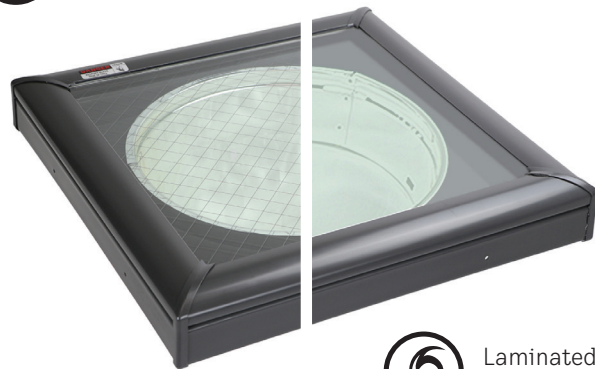

Meet your Sun Tunnel®

Transform your home in an afternoon

Bring daylight to every corner of your home while increasing your energy efficiency with the VELUX Sun Tunnel skylight.

- 1 Clear UV Resistant Dome**
Captures the most light possible with a clear dome.
- 2 Pitch Adaptor**
Pivots the tube towards the sun and allows for easier installation.
- 3 Metal Flashing**
Provides maximum light capturing while guaranteeing no water penetration.
- 4 Reflective Tube**
Highly reflective inner surface offers 99% light transfer.
- 5 Adjustable Elbow (Rigid Tubes)**
Guides rigid Sun Tunnel around obstructions to bring daylight to the perfect spot.
- 6 Ceiling Ring**
Diffuses light into the space using an energy-efficient frosted dual diffuser system. Diffuser options can be customized to meet décor and style.

HGTV
**SMART
HOME**
PROUD SPONSOR
2023

Sun Tunnel® is built to withstand extreme conditions.

Wildfire glass

The VELUX Sun Tunnel® skylight with Wildfire Glass is a one-of-a-kind skylight that meets California's strict building codes and national Wildland-Urban Interface areas. With its unique diamond wire flat glass application, this Sun Tunnel passes Class A Burn Brand testing and brings natural light to any room in your home.

Hurricane resistant glass

The VELUX Sun Tunnel® skylight with Laminated Hurricane Resistant Glass is designed and built to hold strong against high winds and airborne debris. It has Florida Product Approval #6393.1 and HVHZ certification for a secure, efficient way to brighten any room with natural light.

Glass options are available for shingle or tile roofs in pan-flashed model TZRQ and curb-mount models TZR/TZRL. See page 10

Free light. Day or night.

VELUX Sun Tunnel® solar night light

When the sun goes down, let a moon-like glow light your way. Designed to fit inside your VELUX Sun Tunnel skylight, the VELUX solar night light provides your space with a soft, soothing light from above when natural light isn't available.