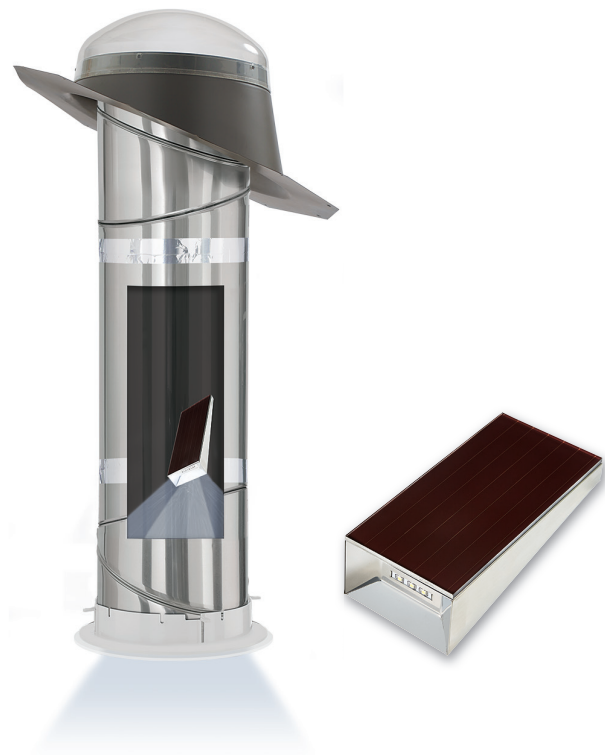

Meet your Sun Tunnel®

Transform your home in an afternoon

Bring daylight to every corner of your home while increasing your energy efficiency with the VELUX Sun Tunnel skylight.

- 1 Clear UV Resistant Dome**
Captures the most light possible with a clear dome.
- 2 Pitch Adaptor**
Pivots the tube towards the sun and allows for easier installation.
- 3 Metal Flashing**
Provides maximum light capturing while guaranteeing no water penetration.
- 4 Reflective Tube**
Highly reflective inner surface offers 99% light transfer.
- 5 Adjustable Elbow (Rigid Tubes)**
Guides rigid Sun Tunnel around obstructions to bring daylight to the perfect spot.
- 6 Ceiling Ring**
Diffuses light into the space using an energy-efficient frosted dual diffuser system. Diffuser options can be customized to meet décor and style.

HGTV
**SMART
HOME**
PROUD SPONSOR
2023

Sun Tunnel® is built to withstand extreme conditions.

Wildfire glass

The VELUX Sun Tunnel® skylight with Wildfire Glass is a one-of-a-kind skylight that meets California's strict building codes and national Wildland-Urban Interface areas. With its unique diamond wire flat glass application, this Sun Tunnel passes Class A Burn Brand testing and brings natural light to any room in your home.

Hurricane resistant glass

The VELUX Sun Tunnel® skylight with Laminated Hurricane Resistant Glass is designed and built to hold strong against high winds and airborne debris. It has Florida Product Approval #6393.1 and HVHZ certification for a secure, efficient way to brighten any room with natural light.

Glass options are available for shingle or tile roofs in pan-flashed model TZRQ and curb-mount models TZR/TZRL. See page 10

Free light. Day or night.

VELUX Sun Tunnel® solar night light

When the sun goes down, let a moon-like glow light your way. Designed to fit inside your VELUX Sun Tunnel skylight, the VELUX solar night light provides your space with a soft, soothing light from above when natural light isn't available.