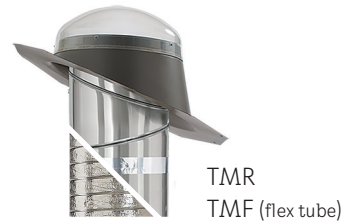

VELUX Sun Tunnel® skylights.

The perfect Sun Tunnel for you

VELUX provides a wide range of tubular skylight accessories so you can customize your Sun Tunnel to be precisely what you need.

Flashing Options

VELUX offers multiple flashing options to keep your Sun Tunnel leak-free while providing as much light as possible.

TGR
TGF (flex tube)

Low-Profile Metal

Available in 10", 14", 22" (select models)

- Best for south, west, and east-facing
- Parallel design to blend with roofline

TMR
TMF (flex tube)

Pitched Metal

Available in 10", 14" (select models)

- Consistent light distribution throughout the day
- Provides straighter tube run through most roof pitches

TCR

Curb Metal

Available in 14"

- One-piece metal, curb-mounted flashing
- Ideal for low roof slopes and tile roofs

TLR

Low-Profile Flat Glass

Available in 14"

- Low-profile glass design for a sleek appearance
- Perfect where local ordinances prohibit acrylic domes on roofs