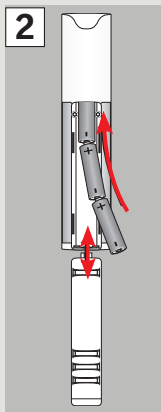

## KLR 100

**ENGLISH:** Quick start guide

**ESPAÑOL:** Guía rápida

**FRANÇAIS :** Guide de démarrage rapide

VAS 453373-2013-05

max 10 min

**ENGLISH:** Additional operational features and functions available in the online User manual for remote control KLR 100 located on the websites listed below: