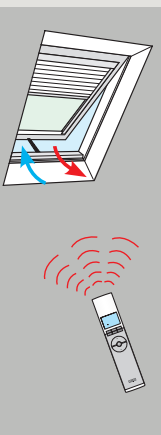

## KLR 100

**ENGLISH:** Quick start guide

**ESPAÑOL:** Guía rápida

**FRANÇAIS :** Guide de démarrage rapide

VAS 453373-2013-05

max 10 min

**ENGLISH:** Additional operational features and functions available in the online User manual for remote control KLR 100 located on the websites listed below: