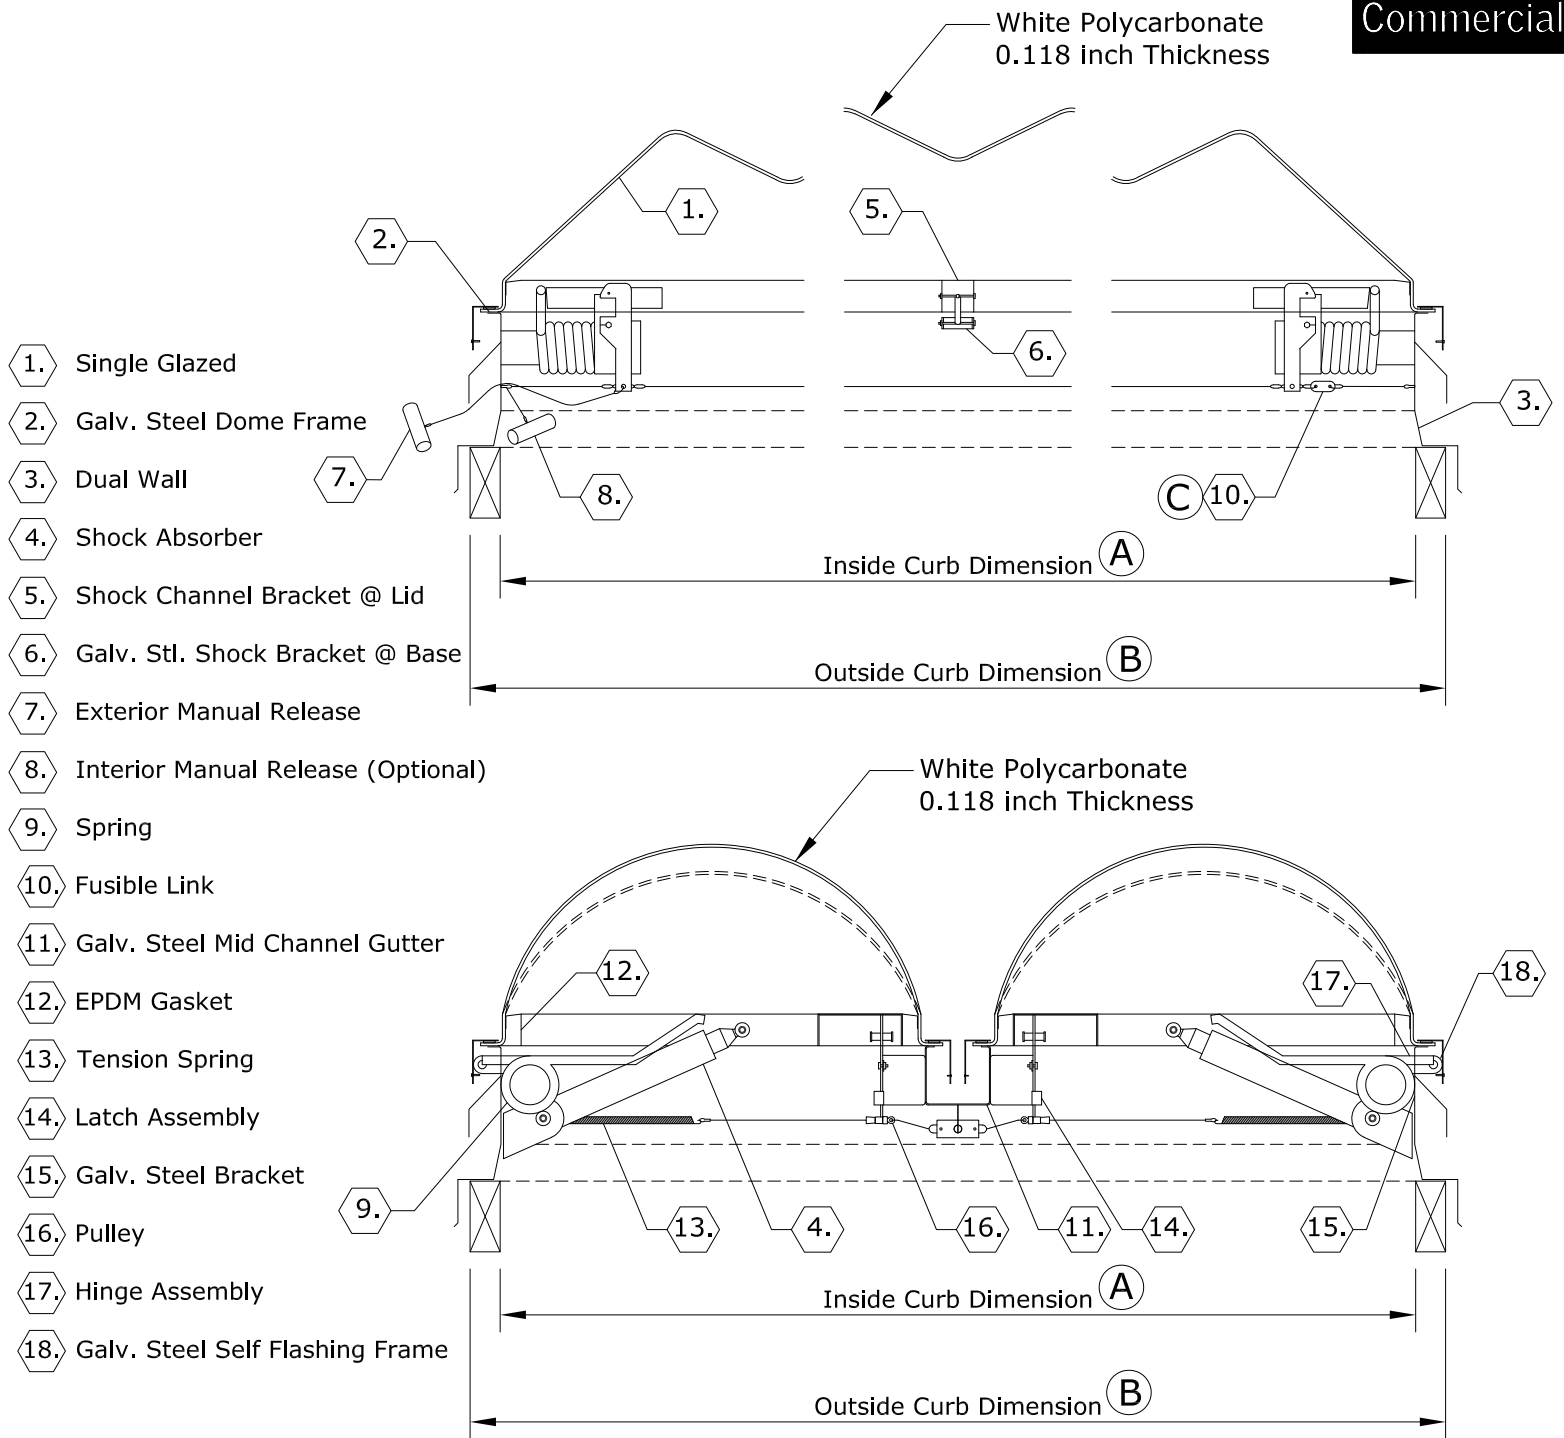

# ULSVDCM SINGLE DOME SMOKE VENT

Note: Vent covers open with internal and external manual pull handles.

Roof Pitch 0-60 Degrees

## Skylight Details & Measurements

- (A) Inside Curb Dimension
- (B) Outside Curb Dimension
- (C) Fusible Link Temperature

Smoke Vent UL Listed