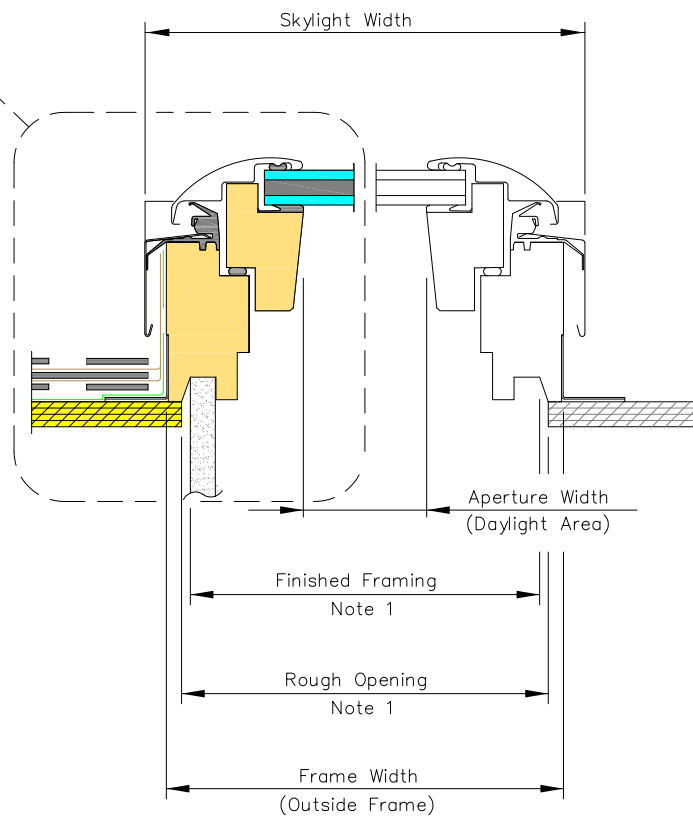

VERTICAL CROSS SECTION

HORIZONTAL CROSS SECTION

DETAIL 1

PRODUCT DIMENSIONS

METRIC UNITS (MILLIMETERS)										IMPERIAL UNITS (INCHES)									
Size	Rough Opening Width	Frame Width	Frame Aperture Width	Skylight Width	Rough Opening Height	Frame Height	Frame Aperture Height	Skylight Height	Daylight Area (Sq. Meters)	Size	Rough Opening Width	Frame Width	Frame Aperture Width	Skylight Width	Rough Opening Height	Frame Height	Frame Aperture Height	Skylight Height	Daylight Area (Sq. Feet)
C01	533	546	407	566.7	682	695	519	720	.21	C01	21	21 1/2	16	22 5/16	26 7/8	27 3/8	20 7/16	28 3/8	2.27
C04	533	546	407	566.7	962	975	799	1000	.33	C04	21	21 1/2	16	22 5/16	37 7/8	38 3/8	31 7/16	39 3/8	3.50
C06	533	546	407	566.7	1162	1175	999	1200	.41	C06	21	21 1/2	16	22 5/16	45 3/4	46 1/4	39 5/16	47 1/4	4.38
C08	533	546	407	566.7	1382	1395	1219	1420	.50	C08	21	21 1/2	16	22 5/16	54 7/16	54 15/16	48	55 15/16	5.34
M02	763	776	637	796.7	762	775	599	763	.38	M02	30 1/16	30 9/16	25	31 3/8	30	30 1/2	23 9/16	30	4.11
M04	763	776	637	796.7	962	975	799	1000	.51	M04	30 1/16	30 9/16	25	31 3/8	37 7/8	38 3/8	31 7/16	39 3/8	5.48
M06	763	776	637	796.7	1162	1175	999	1200	.64	M06	30 1/16	30 9/16	25	31 3/8	45 3/4	46 1/4	39 5/16	47 1/4	6.86
M08	763	776	637	796.7	1382	1395	1219	1420	.78	M08	30 1/16	30 9/16	25	31 3/8	54 7/16	54 15/16	48	55 15/16	8.36
S01	1123	1136	997	1156.7	682	695	519	720	.52	S01	44 1/4	44 3/4	39 1/4	45 9/16	26 7/8	27 3/8	20 7/16	28 3/8	5.57
S06	1123	1136	997	1156.7	1162	1175	999	1200	1.0	S06	44 1/4	44 3/4	39 1/4	45 9/16	45 3/4	46 1/4	39 5/16	47 1/4	10.73

NOTES:

- The ROUGH OPENING and FINISHED FRAMING dimensions are based on perpendicular interior finish material on all four sides and these dimensions will vary depending on the roof construction, the thickness and the design of the interior finish material.
- Max sash opening is 11" by stainless steel chain.