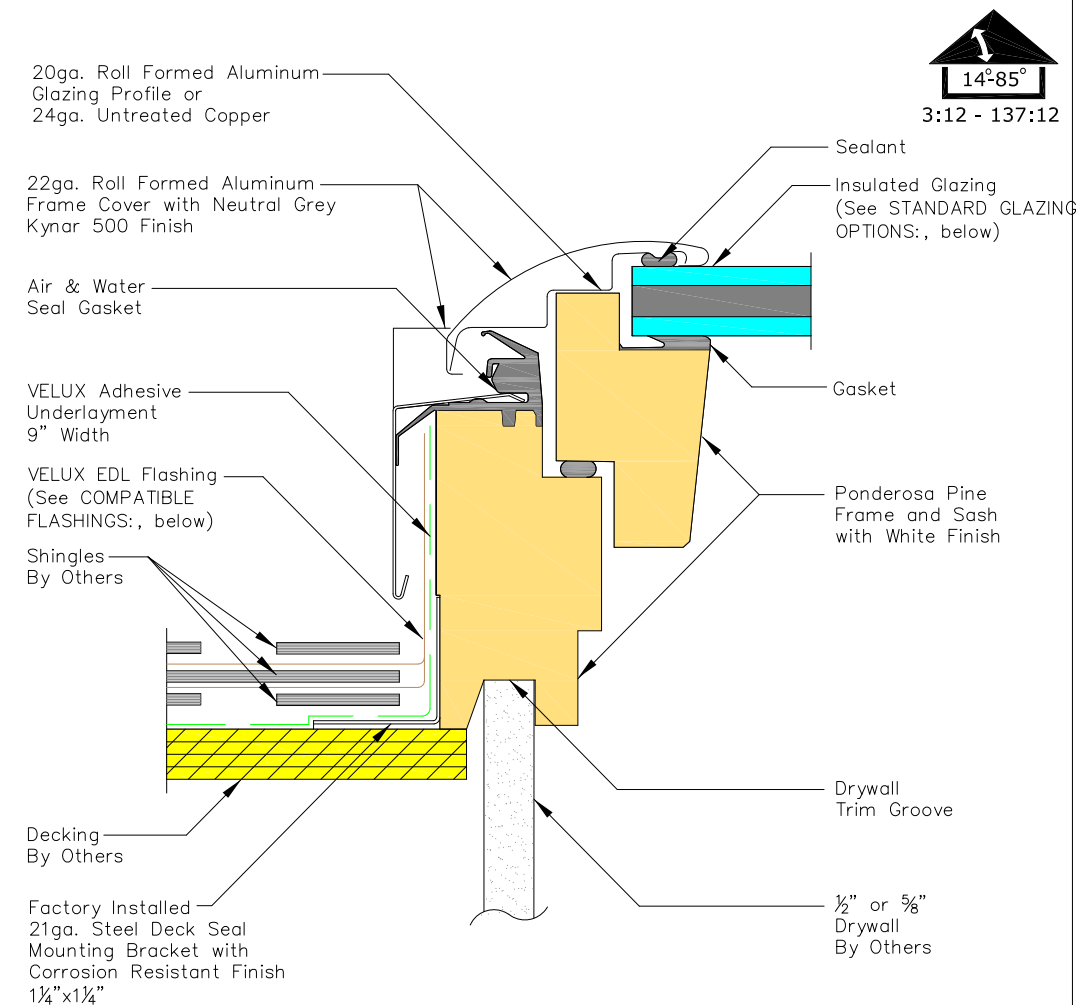

VERTICAL CROSS SECTION

HORIZONTAL CROSS SECTION

DETAIL 1

PRODUCT DIMENSIONS

METRIC UNITS (MILLIMETERS)										IMPERIAL UNITS (INCHES)									
Size	Rough Opening Width	Frame Width	Frame Aperture Width	Skylight Width	Rough Opening Height	Frame Height	Frame Aperture Height	Skylight Height	Daylight Area (Sq. Meters)	Size	Rough Opening Width	Frame Width	Frame Aperture Width	Skylight Width	Rough Opening Height	Frame Height	Frame Aperture Height	Skylight Height	Daylight Area (Sq. Feet)
C01	533	546	407	566.7	682	695	519	720	.21	C01	21	21 1/2	16	22 5/16	26 7/8	27 3/8	20 7/16	28 3/8	2.27
C04	533	546	407	566.7	962	975	799	1000	.33	C04	21	21 1/2	16	22 5/16	37 7/8	38 3/8	31 7/16	39 3/8	3.50
C06	533	546	407	566.7	1162	1175	999	1200	.41	C06	21	21 1/2	16	22 5/16	45 3/4	46 1/4	39 5/16	47 1/4	4.38
C08	533	546	407	566.7	1382	1395	1219	1420	.50	C08	21	21 1/2	16	22 5/16	54 7/16	54 15/16	48	55 15/16	5.34
M02	763	776	637	796.7	762	775	599	763	.38	M02	30 1/16	30 9/16	25	31 3/8	30	30 1/2	23 9/16	30	4.11
M04	763	776	637	796.7	962	975	799	1000	.51	M04	30 1/16	30 9/16	25	31 3/8	37 7/8	38 3/8	31 7/16	39 3/8	5.48
M06	763	776	637	796.7	1162	1175	999	1200	.64	M06	30 1/16	30 9/16	25	31 3/8	45 3/4	46 1/4	39 5/16	47 1/4	6.86
M08	763	776	637	796.7	1382	1395	1219	1420	.78	M08	30 1/16	30 9/16	25	31 3/8	54 7/16	54 15/16	48	55 15/16	8.36
S01	1123	1136	997	1156.7	682	695	519	720	.52	S01	44 1/4	44 3/4	39 1/4	45 9/16	26 7/8	27 3/8	20 7/16	28 3/8	5.57
S06	1123	1136	997	1156.7	1162	1175	999	1200	1.0	S06	44 1/4	44 3/4	39 1/4	45 9/16	45 3/4	46 1/4	39 5/16	47 1/4	10.73

NOTES:

- The ROUGH OPENING and FINISHED FRAMING dimensions are based on perpendicular interior finish material on all four sides and these dimensions will vary depending on the roof construction, the thickness and the design of the interior finish material.
- Max sash opening is 11" by stainless steel chain.