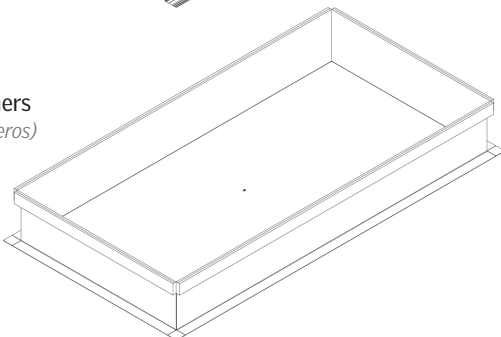

VELUX Commercial Skylight
Tragaluz comercial VELUX

CAV - Ventilation Curb Extension
CAV – Extensión de brocal para ventilación

Curb Gasket - by Others
Empaquetadura de brocal (de terceros)

Curb - by Others
Brocal (de terceros)

VELUX Commercial Skylight
Tragaluz comercial VELUX

- a** Secure skylight to CAV by using fasteners provided by VELUX. Use a fastener at each pre-drilled location ensuring that the fastener is driven straight into the curb. Do not slant or force upwards or downwards. **Do not over tighten fastener.**