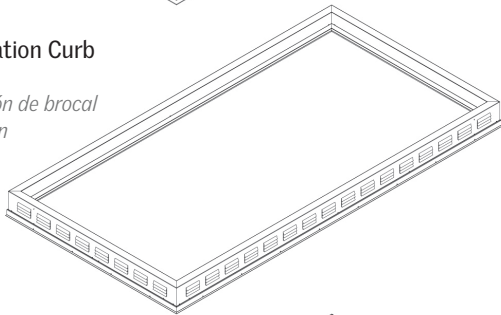

Installation instructions

for CAV – Ventilation Curb Extension

Instrucciones de instalación para CAV – Extensión de brocal para ventilación

CAV

Ventilation Curb Extension

CAV - Extensión de brocal para ventilación

VELUX Commercial Skylight
Tragaluz comercial VELUX

CAV - Ventilation Curb Extension
CAV – Extensión de brocal para ventilación

Curb Gasket - by Others
Empaquetadura de brocal (de terceros)

Curb - by Others
Brocal (de terceros)

VELUX Commercial Skylight
Tragaluz comercial VELUX

- a** Secure skylight to CAV by using fasteners provided by VELUX. Use a fastener at each pre-drilled location ensuring that the fastener is driven straight into the curb. Do not slant or force upwards or downwards. **Do not over tighten fastener.**