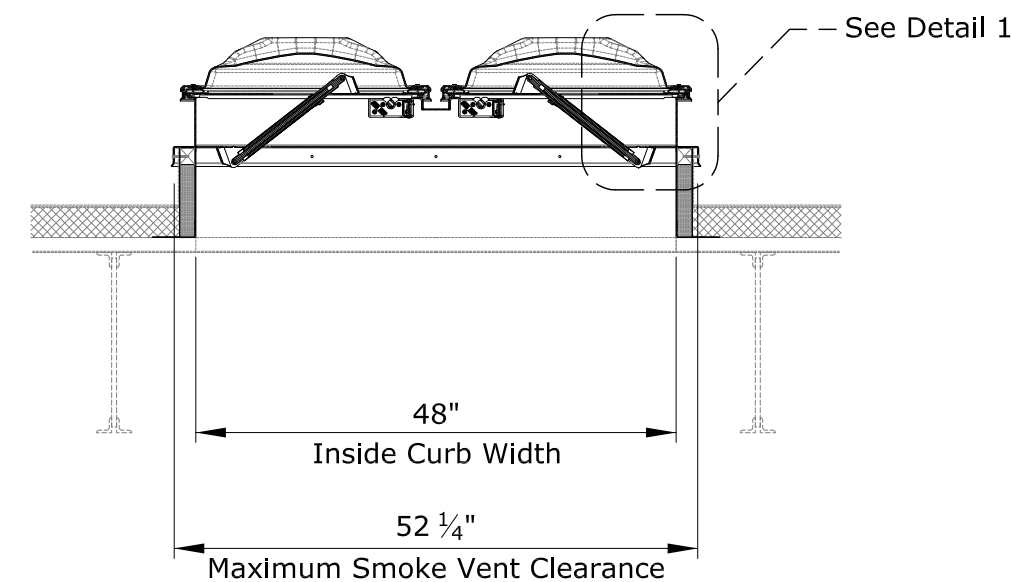

Single Dynamic Dome Smoke Vent

Single Dynamic Dome Smoke Vent Options

Size (Inside Curb Dimensions)	Quantity	Dome Material*	Dome Description and Designation	Max size
48" x 96"		LuxGuard 0.118 0.118	White Smooth (DP2) Clear Smooth (DP1)	4x8

*Note: Dome Material thickness is sheet material's thickness prior to the manufacturing process.

Frame Finish Options

Mill Finish (CSV)

Fusible Link Temperature

- | | |
|------------------------------------|------------------------------------|
| <input type="checkbox"/> FA = 165F | <input type="checkbox"/> FE = 360F |
| <input type="checkbox"/> FA = 212F | <input type="checkbox"/> FF = 370F |
| <input type="checkbox"/> FC = 280F | <input type="checkbox"/> FG = 386F |
| <input type="checkbox"/> FD = 350F | <input type="checkbox"/> FH = 450F |

SECTION A-A

SECTION B-B

GENERAL NOTES

1. This drawing emphasizes the CSV Single Dynamic Dome Smoke Vent. It illustrates a general arrangement layout (plus recommendations) for a CSV installation in a 0-60 degree roof pitch application. The CSV Single Dynamic Dome Smoke Vent installs directly on site built or prefabricated curbs.
2. The architectural/structural design and specifications for the inclusion of a commercial smoke vent, such as the CSV Single Dynamic Dome Smoke Vent, in any roofing/ceiling application is determined and provided by others. The design criteria includes, but is not limited to design loads, structural configurations, structural framing member sizes and material, architectural finishes and integration with the roofing/ceiling systems of the building. VELUX recommends compliance by all designers and installers with all local and industry specific building codes and guidelines. VELUX assumes no responsibility or liability in the design, construction and performance of a building structure by others.
3. The CSV Frame is mill finish.