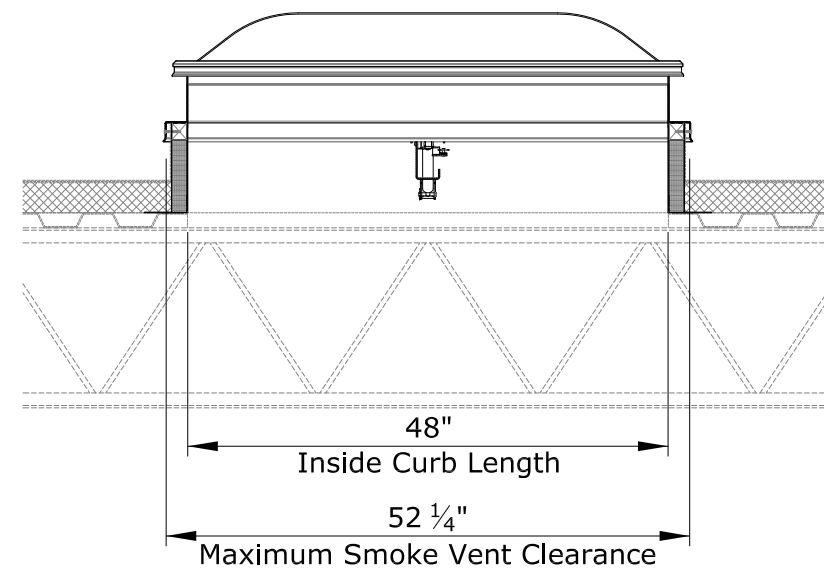

Single Dome Smoke Vent

Single Dome Smoke Vent Options

Size (Inside Curb Dimensions)	Quantity	Dome Material*	Dome Description and Designation	Max size 4x8
48"x48"		LuxGuard 0.118 0.118	White Smooth (XP2) Clear Smooth (XP1)	

*Note: Dome Material thickness is sheet material's thickness prior to the manufacturing process.

Frame Finish Options

Mill Finish (CSV)

Fusible Link Temperature

- | | |
|------------------------------------|------------------------------------|
| <input type="checkbox"/> FA = 165F | <input type="checkbox"/> FE = 360F |
| <input type="checkbox"/> FA = 212F | <input type="checkbox"/> FF = 370F |
| <input type="checkbox"/> FC = 280F | <input type="checkbox"/> FG = 386F |
| <input type="checkbox"/> FD = 350F | <input type="checkbox"/> FH = 450F |

GENERAL NOTES

1. This drawing emphasizes the CSV Single Dome Smoke Vent. It illustrates a general arrangement layout (plus recommendations) for a CSV installation in a 0-60 degree roof pitch application. The CSV Single Dome Smoke Vent installs directly on site built or prefabricated curbs.
2. The architectural/structural design and specifications for the inclusion of a commercial smoke vent, such as the CSV Single Dome Smoke Vent, in any roofing/ceiling application is determined and provided by others. The design criteria includes, but is not limited to design loads, structural configurations, structural framing member sizes and material, architectural finishes and integration with the roofing/ceiling systems of the building. VELUX recommends compliance by all designers and installers with all local and industry specific building codes and guidelines. VELUX assumes no responsibility or liability in the design, construction and performance of a building structure by others.
3. The CSV Frame is mill finish.