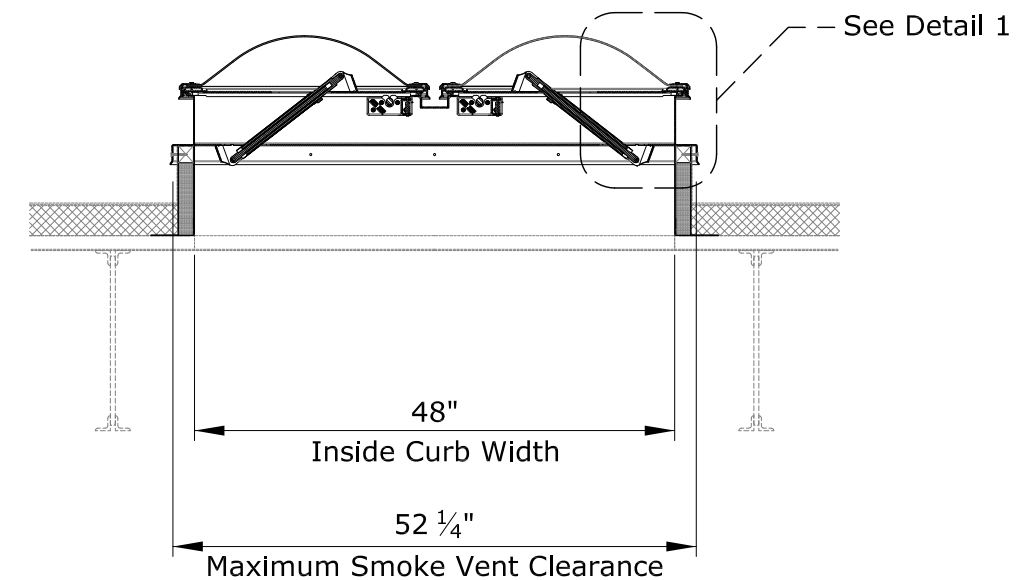

Single Dome Smoke Vent

Single Dome Smoke Vent Options

Size (Inside Curb Dimensions)	Quantity	Dome Material*	Dome Description and Designation	Max size 4x8
48"x48"		LuxGuard 0.118 0.118	White Smooth (XP2) Clear Smooth (XP1)	

*Note: Dome Material thickness is sheet material's thickness prior to the manufacturing process.

Frame Finish Options

Mill Finish (CSV)

Fusible Link Temperature

- | | |
|------------------------------------|------------------------------------|
| <input type="checkbox"/> FA = 165F | <input type="checkbox"/> FE = 360F |
| <input type="checkbox"/> FA = 212F | <input type="checkbox"/> FF = 370F |
| <input type="checkbox"/> FC = 280F | <input type="checkbox"/> FG = 386F |
| <input type="checkbox"/> FD = 350F | <input type="checkbox"/> FH = 450F |

GENERAL NOTES

1. This drawing emphasizes the CSV Single Dome Smoke Vent. It illustrates a general arrangement layout (plus recommendations) for a CSV installation in a 0-60 degree roof pitch application. The CSV Single Dome Smoke Vent installs directly on site built or prefabricated curbs.
2. The architectural/structural design and specifications for the inclusion of a commercial smoke vent, such as the CSV Single Dome Smoke Vent, in any roofing/ceiling application is determined and provided by others. The design criteria includes, but is not limited to design loads, structural configurations, structural framing member sizes and material, architectural finishes and integration with the roofing/ceiling systems of the building. VELUX recommends compliance by all designers and installers with all local and industry specific building codes and guidelines. VELUX assumes no responsibility or liability in the design, construction and performance of a building structure by others.
3. The CSV Frame is mill finish.